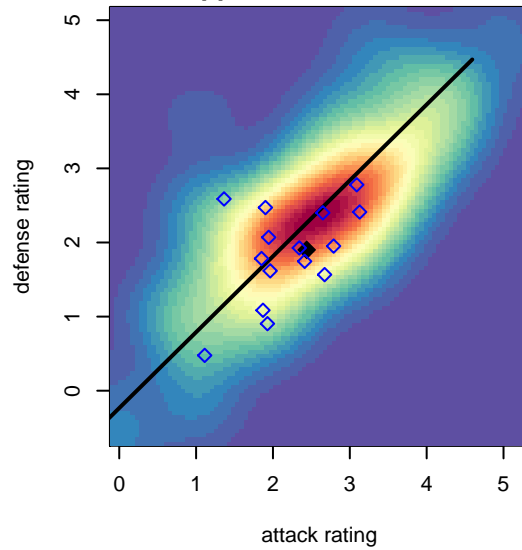

# PCU Red Storm G99

Portland City United SC  
 Portland, OR  
 G99 total strength=1426  
 attack=11.46 defense=6.69  
 spr league = PTT Win G99 Div 1

alt names used:  
 PCU 99 Girls  
 PCU 99 GIRLS  
 PCU 99 GIRLS  
 PCU 99G Red

Venues played:  
 2017 Clash At the Border Gold/Silver  
 2017 PCU Summer Classic HS Silver  
 2017 Crossfire Select U19 Gold  
 2017 PTT Winter G99 Division 1

**PCU Red Storm G99**  
 Dots are actual minus expected GF (blue circles) and GA (red triangles).  
 Blue line is smoothed change in attack strength. Red is smoothed change in defense strength.

**attack and defense variance (black dot)  
relative to other teams  
and top 10 in region**

**attack and defense rating  
relative to others at age  
and all opponents in last 13 months**

**Performance relative to 13 month average**