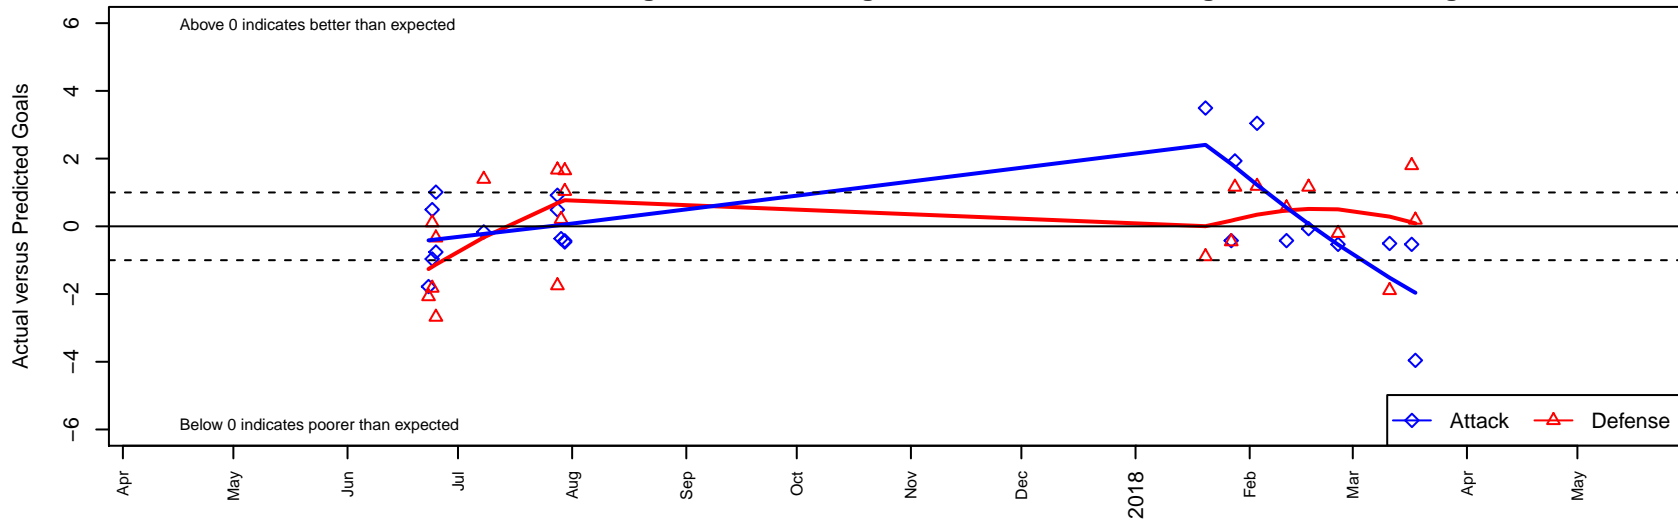

# PCU Red Storm G99

Portland City United SC  
 Portland, OR  
 G99 total strength=1426  
 attack=11.46 defense=6.69  
 spr league = PTT Win G99 Div 1

alt names used:  
 PCU 99 Girls  
 PCU 99 GIRLS  
 PCU 99 GIRLS  
 PCU 99G Red

Venues played:  
 2017 Clash At the Border Gold/Silver  
 2017 PCU Summer Classic HS Silver  
 2017 Crossfire Select U19 Gold  
 2017 PTT Winter G99 Division 1

**PCU Red Storm G99**  
 Dots are actual minus expected GF (blue circles) and GA (red triangles).  
 Blue line is smoothed change in attack strength. Red is smoothed change in defense strength.

**attack and defense variance (black dot)  
relative to other teams  
and top 10 in region**

**attack and defense rating  
relative to others at age  
and all opponents in last 13 months**

**Performance relative to 13 month average**