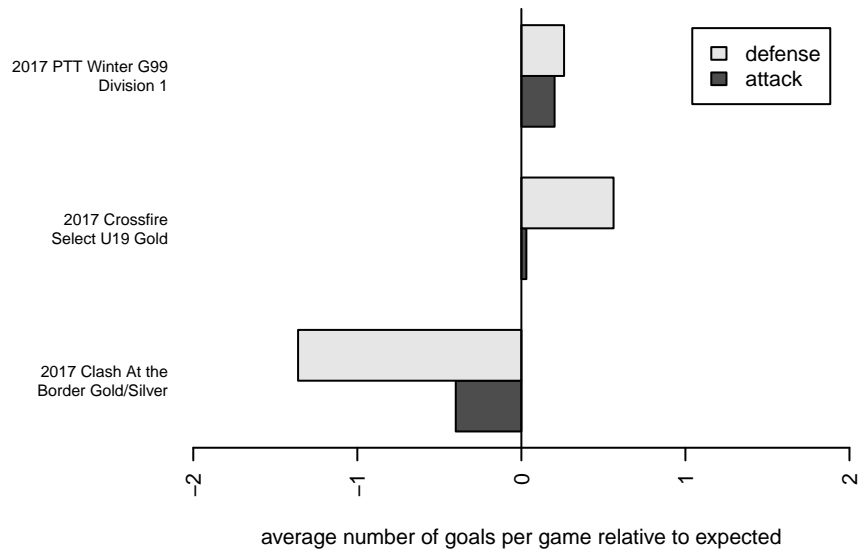

# PCU Red Storm G99

Portland City United SC  
 Portland, OR  
 G99 total strength=1426  
 attack=11.46 defense=6.69  
 spr league = PTT Win G99 Div 1

alt names used:  
 PCU 99 Girls  
 PCU 99 GIRLS  
 PCU 99 GIRLS  
 PCU 99G Red

Venues played:  
 2017 Clash At the Border Gold/Silver  
 2017 PCU Summer Classic HS Silver  
 2017 Crossfire Select U19 Gold  
 2017 PTT Winter G99 Division 1

**PCU Red Storm G99**  
 Dots are actual minus expected GF (blue circles) and GA (red triangles).  
 Blue line is smoothed change in attack strength. Red is smoothed change in defense strength.

**attack and defense variance (black dot)  
relative to other teams  
and top 10 in region**

**attack and defense rating  
relative to others at age  
and all opponents in last 13 months**

**Performance relative to 13 month average**