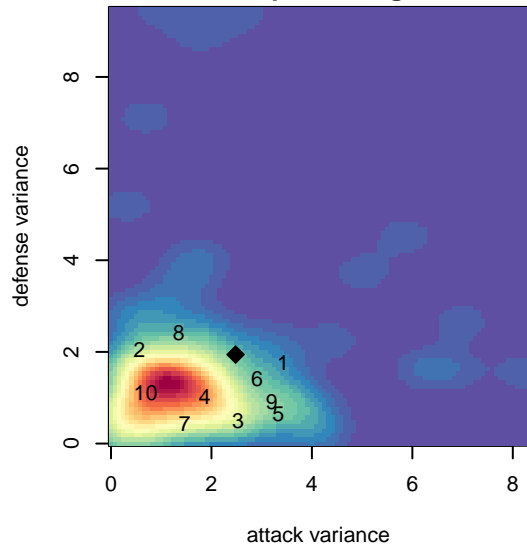

# PCU Red Storm G99

Portland City United SC  
 Portland, OR  
 G99 total strength=1426  
 attack=11.46 defense=6.69  
 spr league = PTT Win G99 Div 1

alt names used:  
 PCU 99 Girls  
 PCU 99 GIRLS  
 PCU 99 GIRLS  
 PCU 99G Red

Venues played:  
 2017 Clash At the Border Gold/Silver  
 2017 PCU Summer Classic HS Silver  
 2017 Crossfire Select U19 Gold  
 2017 PTT Winter G99 Division 1

**PCU Red Storm G99**  
 Dots are actual minus expected GF (blue circles) and GA (red triangles).  
 Blue line is smoothed change in attack strength. Red is smoothed change in defense strength.

**attack and defense variance (black dot)  
relative to other teams  
and top 10 in region**

**attack and defense rating  
relative to others at age  
and all opponents in last 13 months**

**Performance relative to 13 month average**